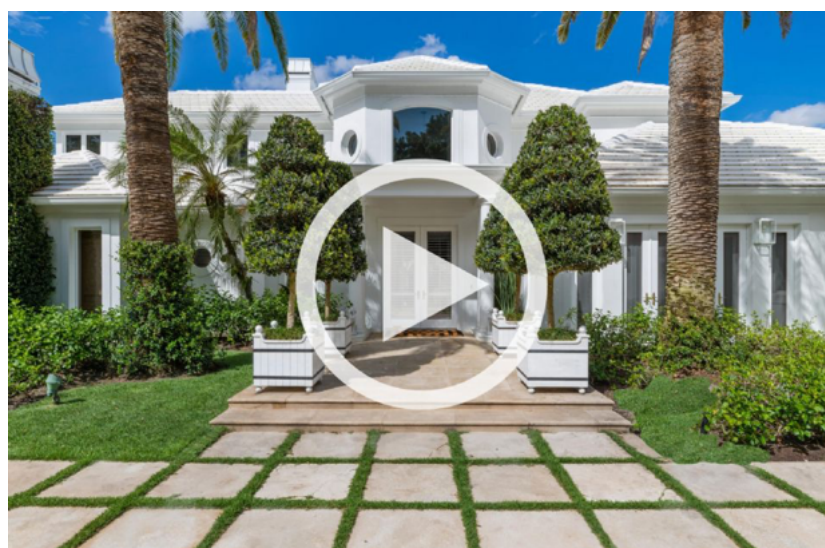

Take a Virtual Tour